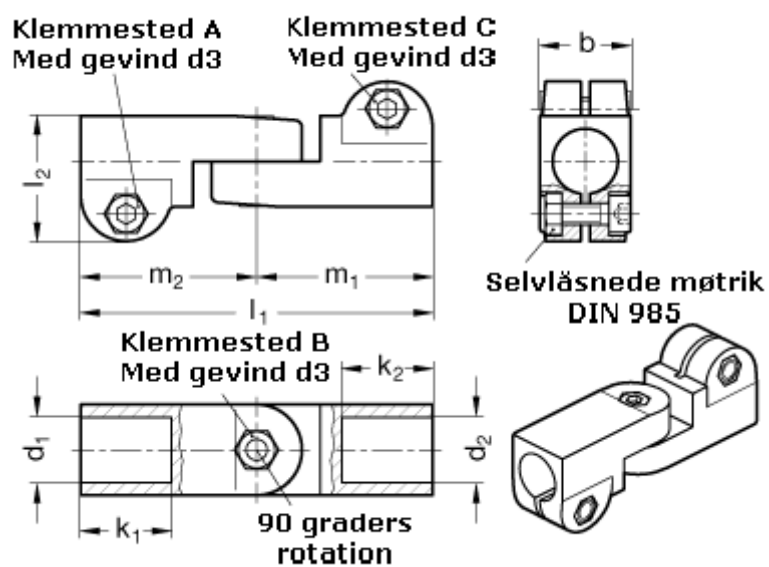

Article number: 20285B18B162BL

Description: E+G Swivel clamp connector joint  
GN285-B18-B16-2-BL

## Measures

$b = 25$

$m_1 = 48.5$

$d_1 = B18$

$m_2 = 48.5$

$d_2 = B16$

$d_3 = M 6$

$k_1 = 25$